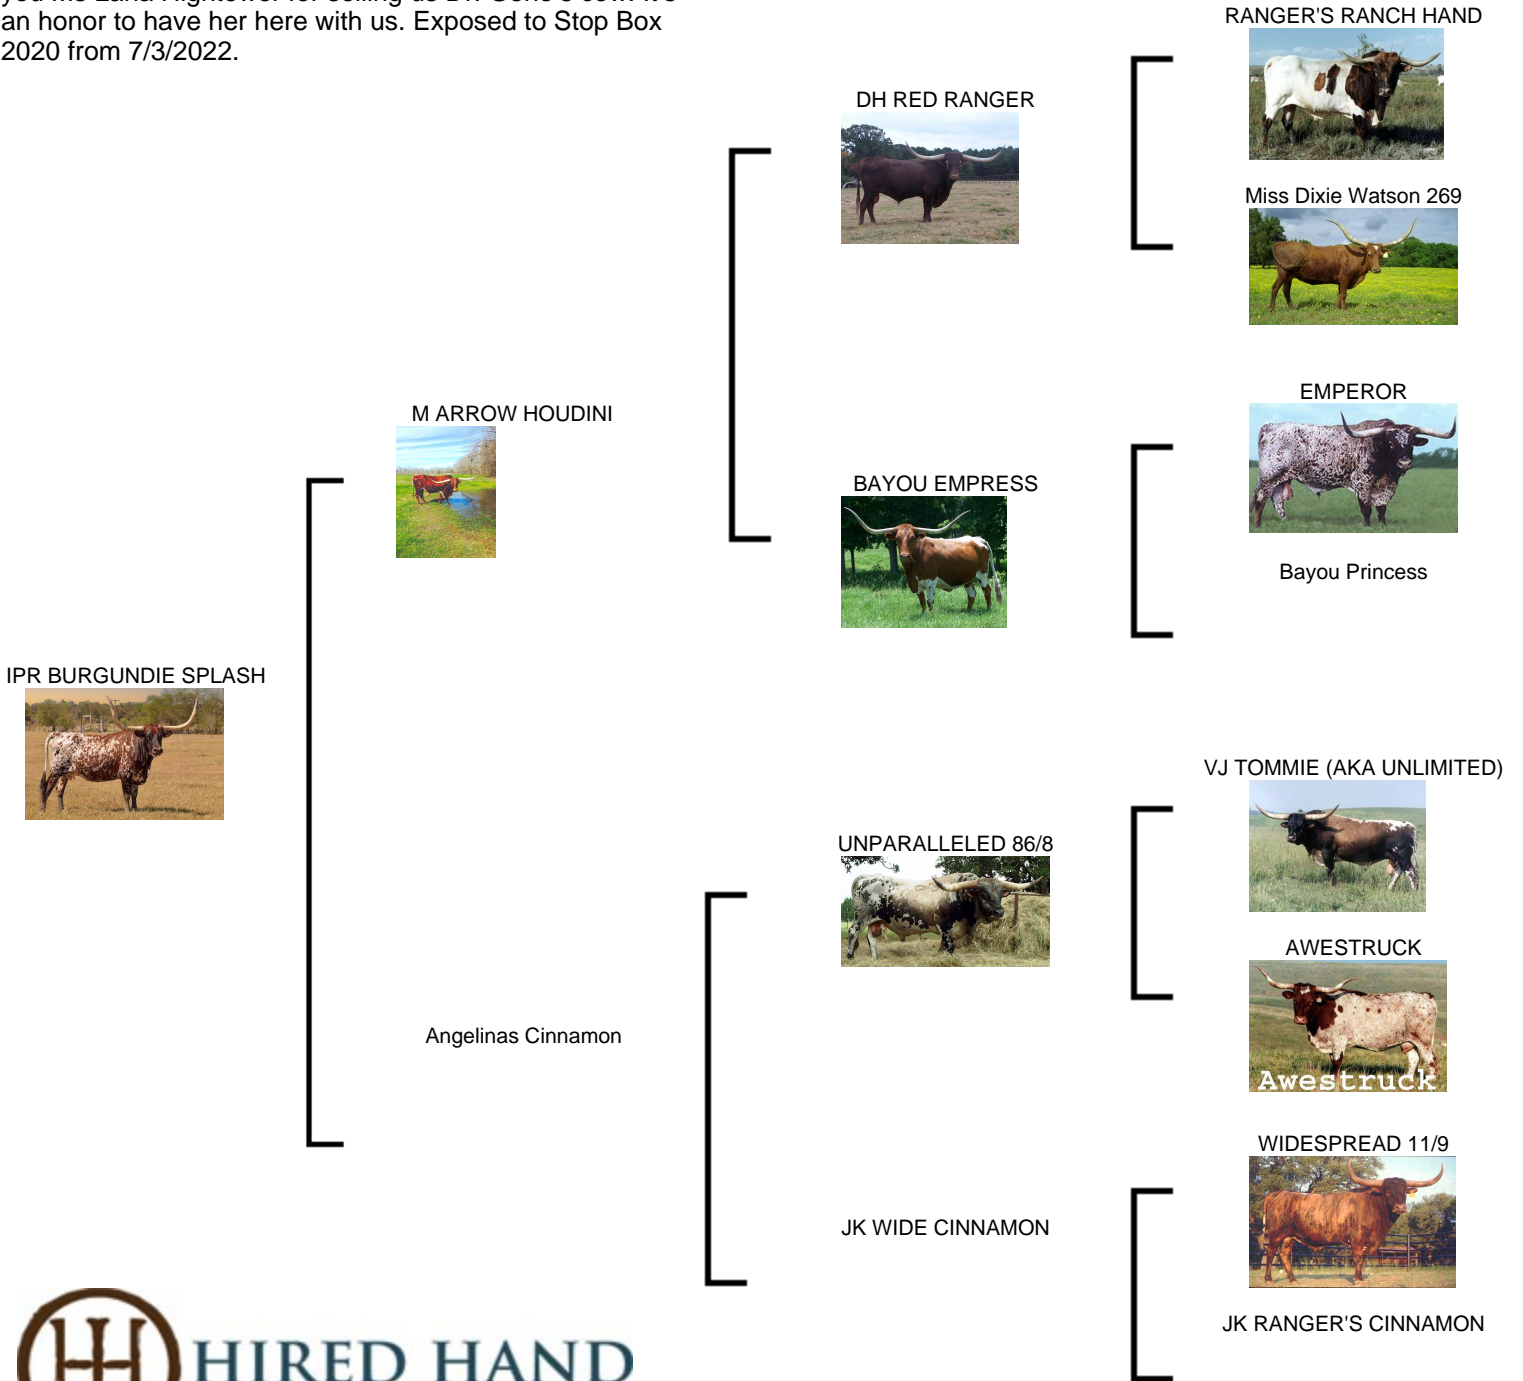

IPR BURGUNDIE SPLASH

Date of Birth: 03/18/2010
Registration 1: CI28506
Owner: Blattel Cattle Co.

Courtesy of Blattel Cattle Co

I fell in love with this cow the first time I saw her. Thank you Ms Lana Hightower for selling us Dr. Gene's cow. It's an honor to have her here with us. Exposed to Stop Box 2020 from 7/3/2022.