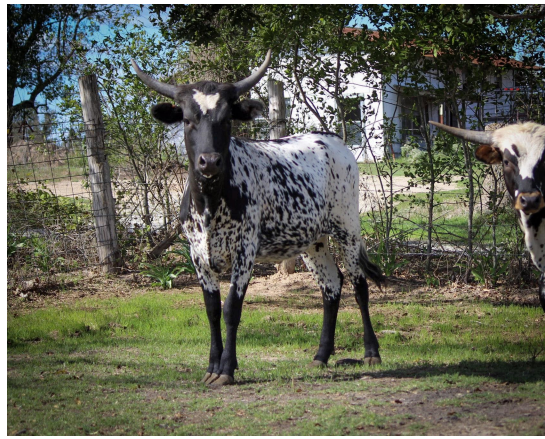

Courtesy of Blattel Cattle Co