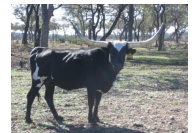

PPF Sweet Dreams