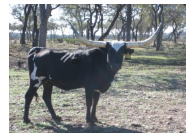

PPF Sweet Dreams